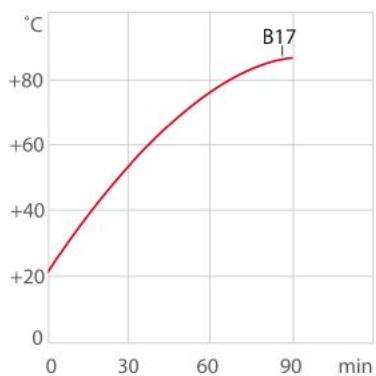

Heat-up time (230V, 2kW heater)

Medium: Water

Performance values

115V/60Hz (Nema N5-15 Plug)

Heating capacity kW	1
Viscosity max. cST	50
Circulation capacity flow rate l/min	16
Pump capacity flow rate l/min	16
Pump capacity flow pressure psi	4.8
Power A	10

230V/60Hz (Schuko Plug - CEE 7/4 Plug Type F)

Heating capacity kW	2
Viscosity max. cST	50
Pump capacity flow rate l/min	17
Pump capacity flow pressure psi	6.2
Power A	10

Technical data

Available voltage versions		Bath	
Order No.	9 012 417	Bath tank	Stainless steel
Available voltage versions:		Bath cover	accessory
9012417.01	100V/50-60Hz (Nema N5-15 Plug)	Usable bath opening in. (W x L / D)	11.8 x 7.1 / 7.9
9012417.02	115V/60Hz (Nema N5-15 Plug)		
9012417.03	230V/50Hz (Schuko Plug - CEE 7/4 Plug Type F)		
9012417.03.chn	230V/50Hz (CN Plug)		
9012417.04	230V/50Hz (UK Plug Type BS1363A)		
9012417.05	230V/50Hz (CH Plug Type SEV 1011)		
9012417.13	230V/60Hz (Schuko Plug - CEE 7/4 Plug Type F)		
Cooling		Other	
Cooling coil	accessory	Classification	Classification III (FL)
		IP Code	IP 21
		Pump function	Pressure Pump
		Pump type	Immersion Pump
Electronics		Dimensions and volumes	
Digital interface	USB	Weight lbs	20.5
Temperature control	PID1	Barbed fittings inner diameter	8/12 mm
Absolute temperature calibration	1 Point Calibration	Dimensions in. (W x L x H)	15 x 15.7 x 18.5
Temperature displayTemperature display	LED	Filling volume l	13 ... 17
Temperature settingTemperature setting	Keypad	Pump connections	M16x1 male
Temperature values		Included in delivery	
Setting the resolution of the temperature display °C	0.1	2 Barbed fittings for tubing 8 and 12 mm ID. (Pump connections M16x1 male)	
Working temperature range °C	+20 ... +150		
Temperature stability °C	±0.03		
Ambient temperature °C	+5 ... +40		
Temperature display resolution °C	0.01 ... 0.1		