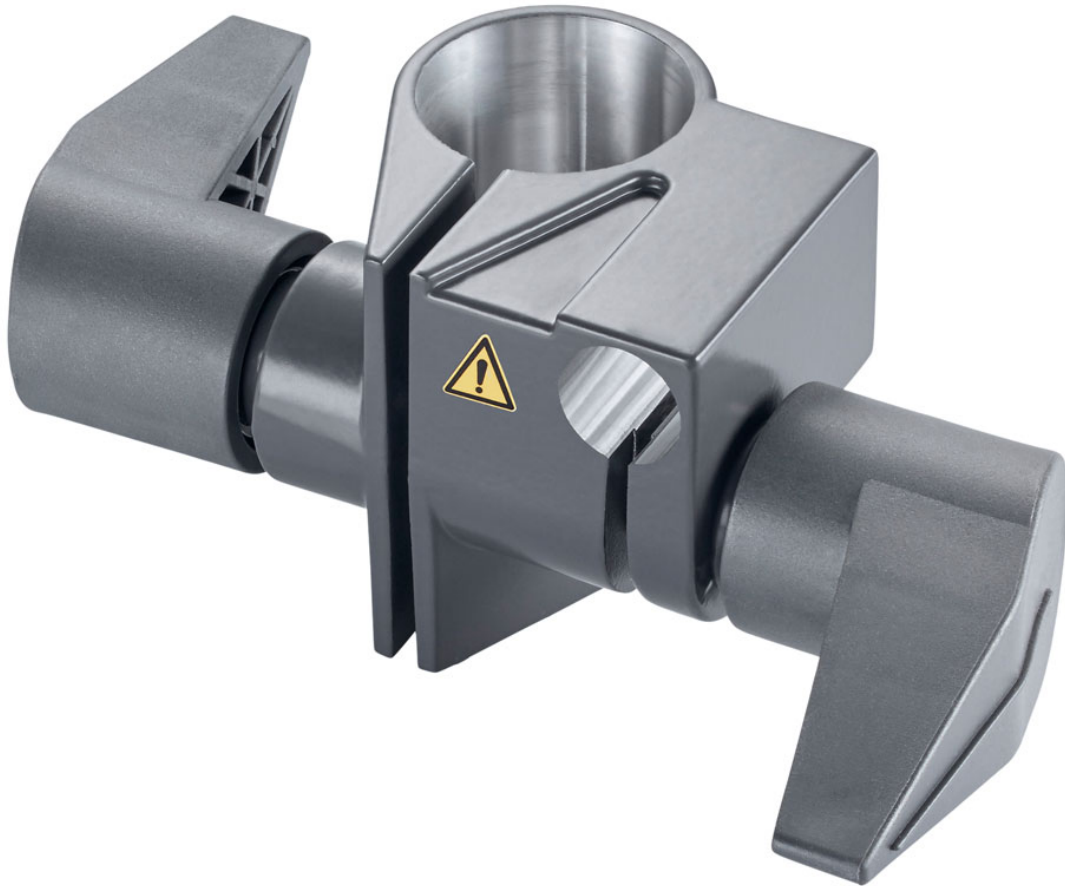

designed for scientists

R 271 Boss head clamp

/// Data Sheet

Specialized clamp with openings for the stands R 2722 and R 2723 as well as extensions with \varnothing 16 mm.

Clamping range - stand: 34 mm

Clamping range - extension arm: 16 mm

Material: cast aluminium

designed for scientists

Technical Data

Weight [kg]	0.397
Permissible ambient temperature [°C]	5 - 40