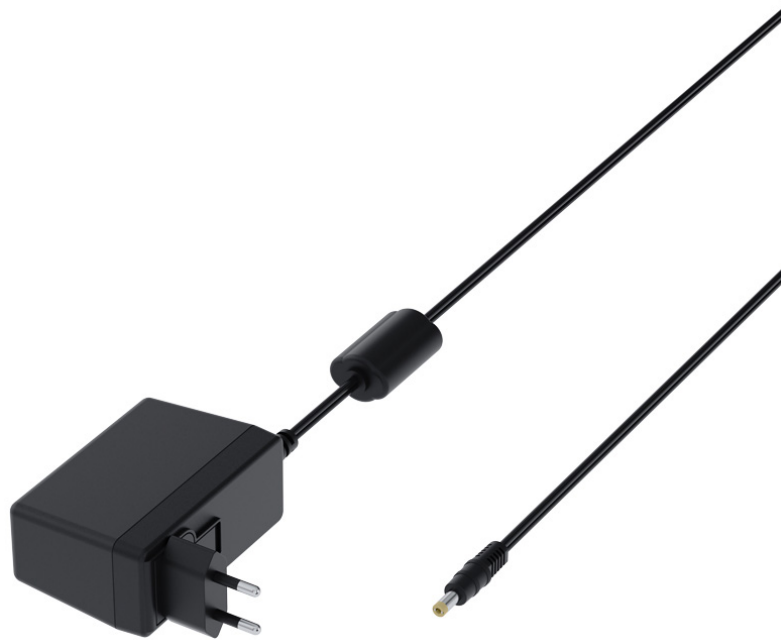

designed for scientists

TW.PWR.1 Power supply

/// Data Sheet

Power supply to upgrade TWISTER SET 1 and 2 to up to 4 devices.

The device-side plug is not part of the scope of delivery. This is included in TWISTER SET 1 and 2.

designed for scientists

Technical Data

Length [mm]	90
Width [mm]	38
Height [mm]	59.4
Weight [kg]	0.25
Permissible ambient temperature [°C]	0 - 40
Permissible relative humidity [%]	95
Voltage [V]	220 - 240
Frequency [Hz]	50/60
Power input max. [W]	40
Power input standby [W]	0.1
DC Voltage [V=]	24