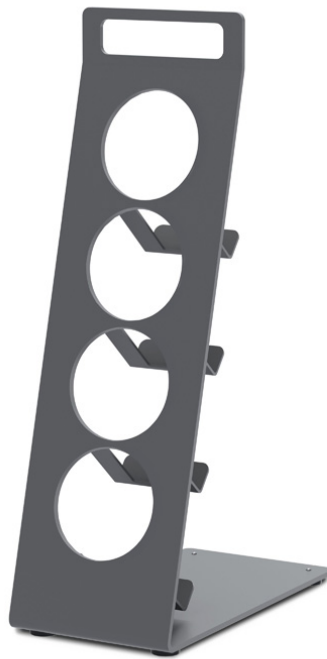

## HA.sfr.250 Sample flask rack

/// Data Sheet

With the help of this stand, you can safely store your sample bottles. There are 4 positions for 250 ml bottles. Due to a slightly inclined position, the sample bottle can be completely emptied without any problems.