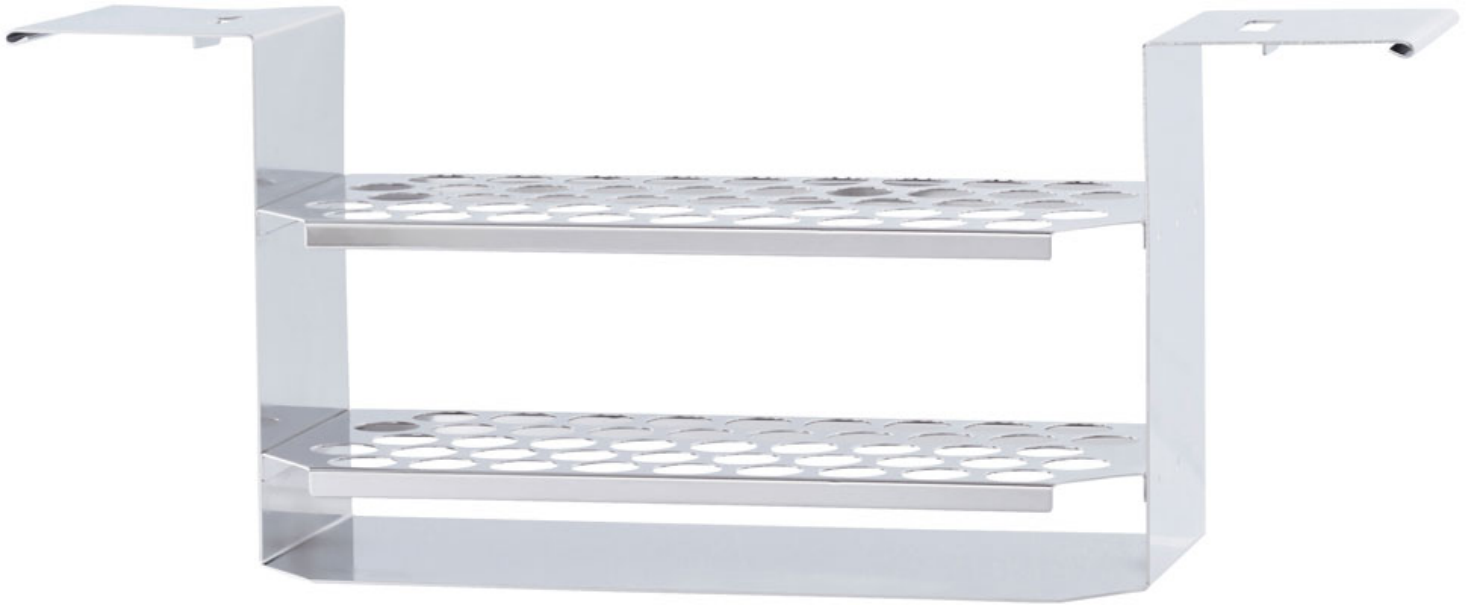

designed for scientists

## Tube rack, 17mm, ML, stainless

/// Data Sheet

Stainless steel rack for baths size M/L  
For 47 tubes with max. 17 mm diameter  
Immersion depth 100 mm

designed for scientists

**Technical Data**

---

Weight [kg]	0.623
Permissible ambient temperature [°C]	5 - 40