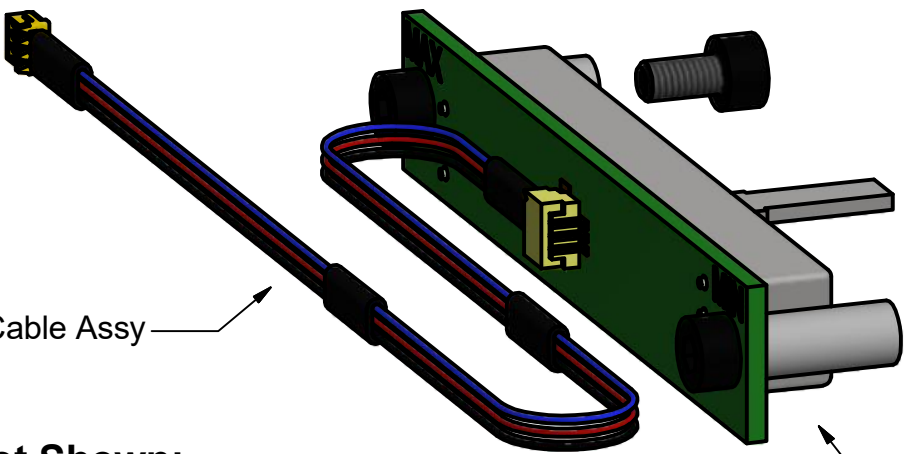

PN 10333 R2 T2PI BH-2 Illuminator Assy

PN 10733 Power Supply - XP Power 5V 1A Fixed Blade US Input/USB Output

The illuminator may be powered by plugging the cable into the power supply provided, or into a suitable USB port on a computer or other device.

Power supplies subject to substitution without notice due to availability issues and changes in regulations.

PN 10734 Cable Assy 1.35mm ID x 3.5mm OD RA plug to USB A 6 foot

PN 10736 Rubber plug to block unused AC power recepticle.

PN 11002 Pot Cable Assy

Pot Knob from BH-2 (save from original microscope)

PN 10276 R2 Slide Pot Assembly BH-2 (includes two M3 x 0.5 x 6mm mounting screws)

**Additional Items Included But Not Shown:**  
 PN 10457 Hex Key 2.5mm (for M3 mounting screws)