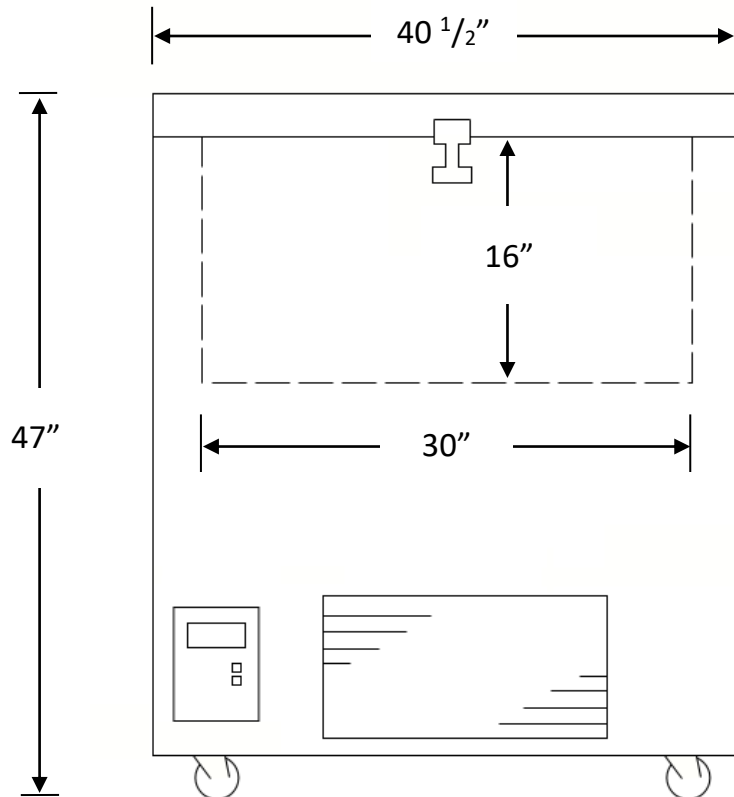

Chest Freezer Side View

FREEZER SPECIFICATIONS	
CAPACITY	5 CUBIC FEET
STYLE	CHEST
NET WEIGHT	475 LBS.
SHIPPING WEIGHT	525 LBS.
INTERIOR DIMENSIONS	
INTERIOR WIDTH	30.0" (76.2 cm)
INTERIOR DEPTH	18.0" (45.7 cm)
INTERIOR HEIGHT	16.0" (40.6 cm)
EXTERIOR DIMENSIONS	
EXTERIOR WIDTH	40.5" (102.9 cm)
EXTERIOR DEPTH	31.0" (81.3 cm)
EXTERIOR HEIGHT	47.0" (119.4 cm)
EXTERIOR CRATED DIMENSIONS	
CRATED WIDTH	48.0" (121.9 cm)
CRATED DEPTH	43.0" (109.2 cm)
CRATED HEIGHT	57.0" (144.8 cm)

Chest Freezer Front View