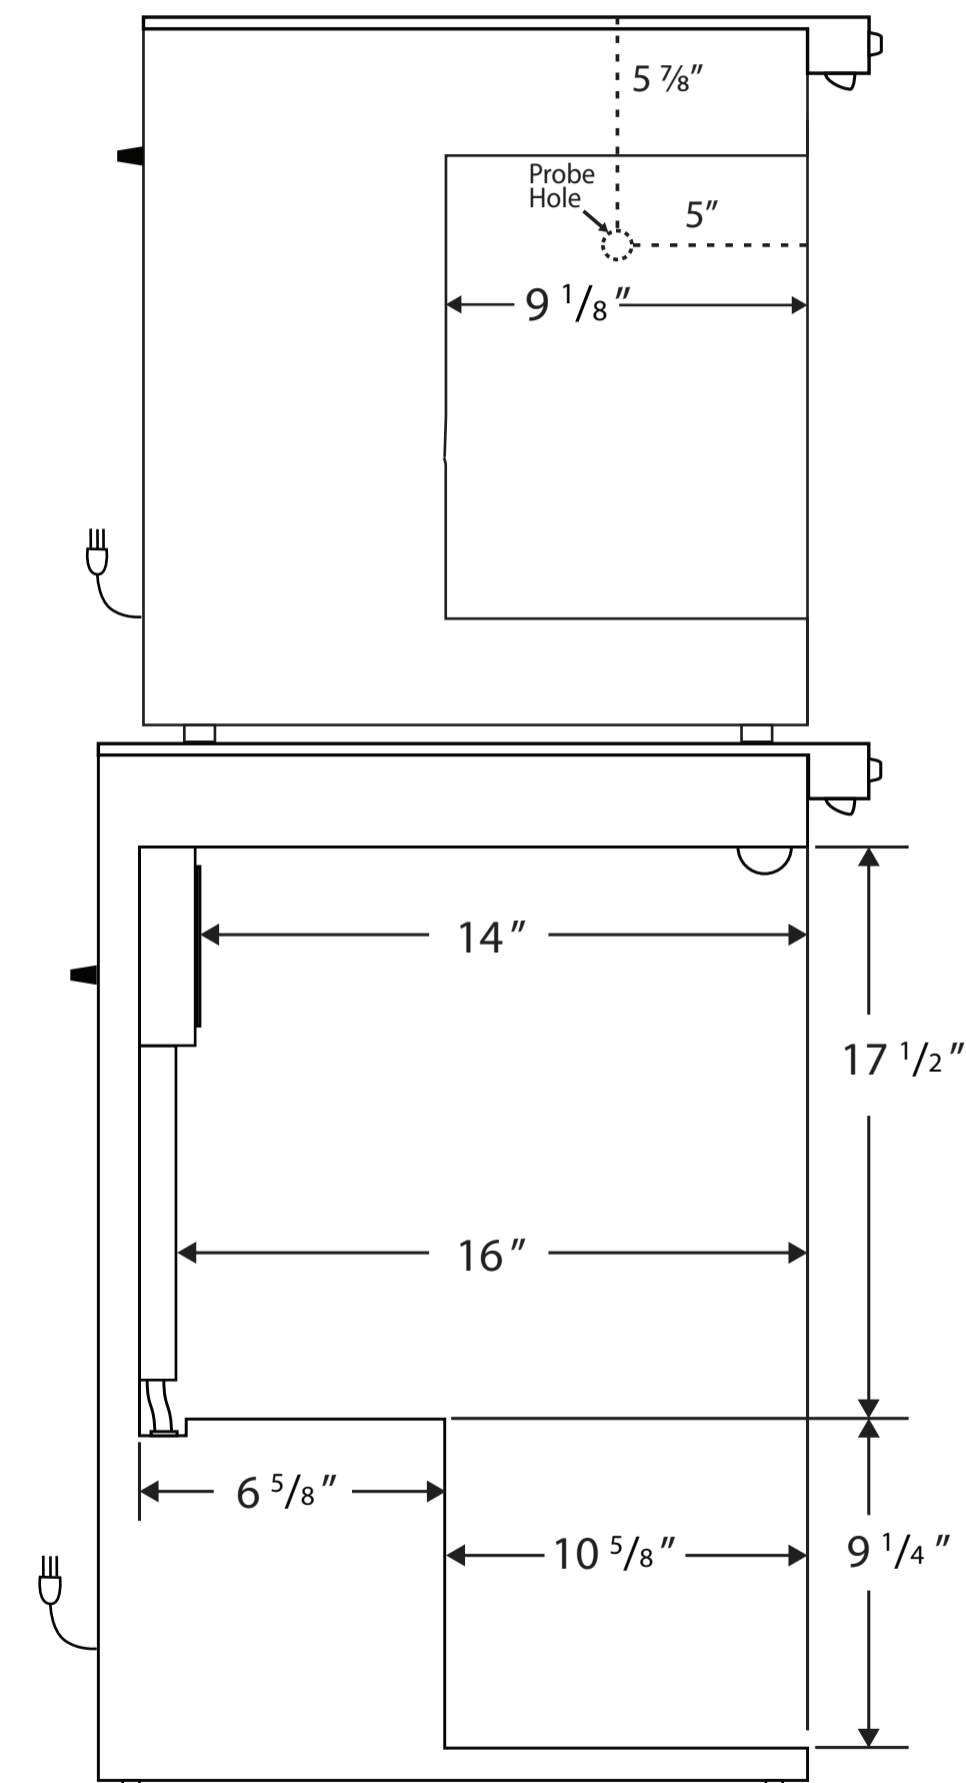

ABS

American BioTech Supply

Interior PH-ABT-HC-RFC7A

CUTSHEET

Front View

Side View

115VAC/60Hz/1PH
NEMA-5-15P

Compartment	Cu. Ft	Defrost	Door	Int Door	Shelves	Interior Dim.			Refrigerant	H.P.	Amps	Weight
						W"	D"	H"				
Freezer	1.3	Auto	1 Solid	0	2 Adj	18	9 1/8	13 7/8	R600a	1/8	1	135 lbs.
Refrigerator	5.2	Cycle	1 Glass	0	3 Adj	19 7/8	16	26 3/4		1/6	1.3	

Note: Interior dimensions are estimates and subject to change without notice