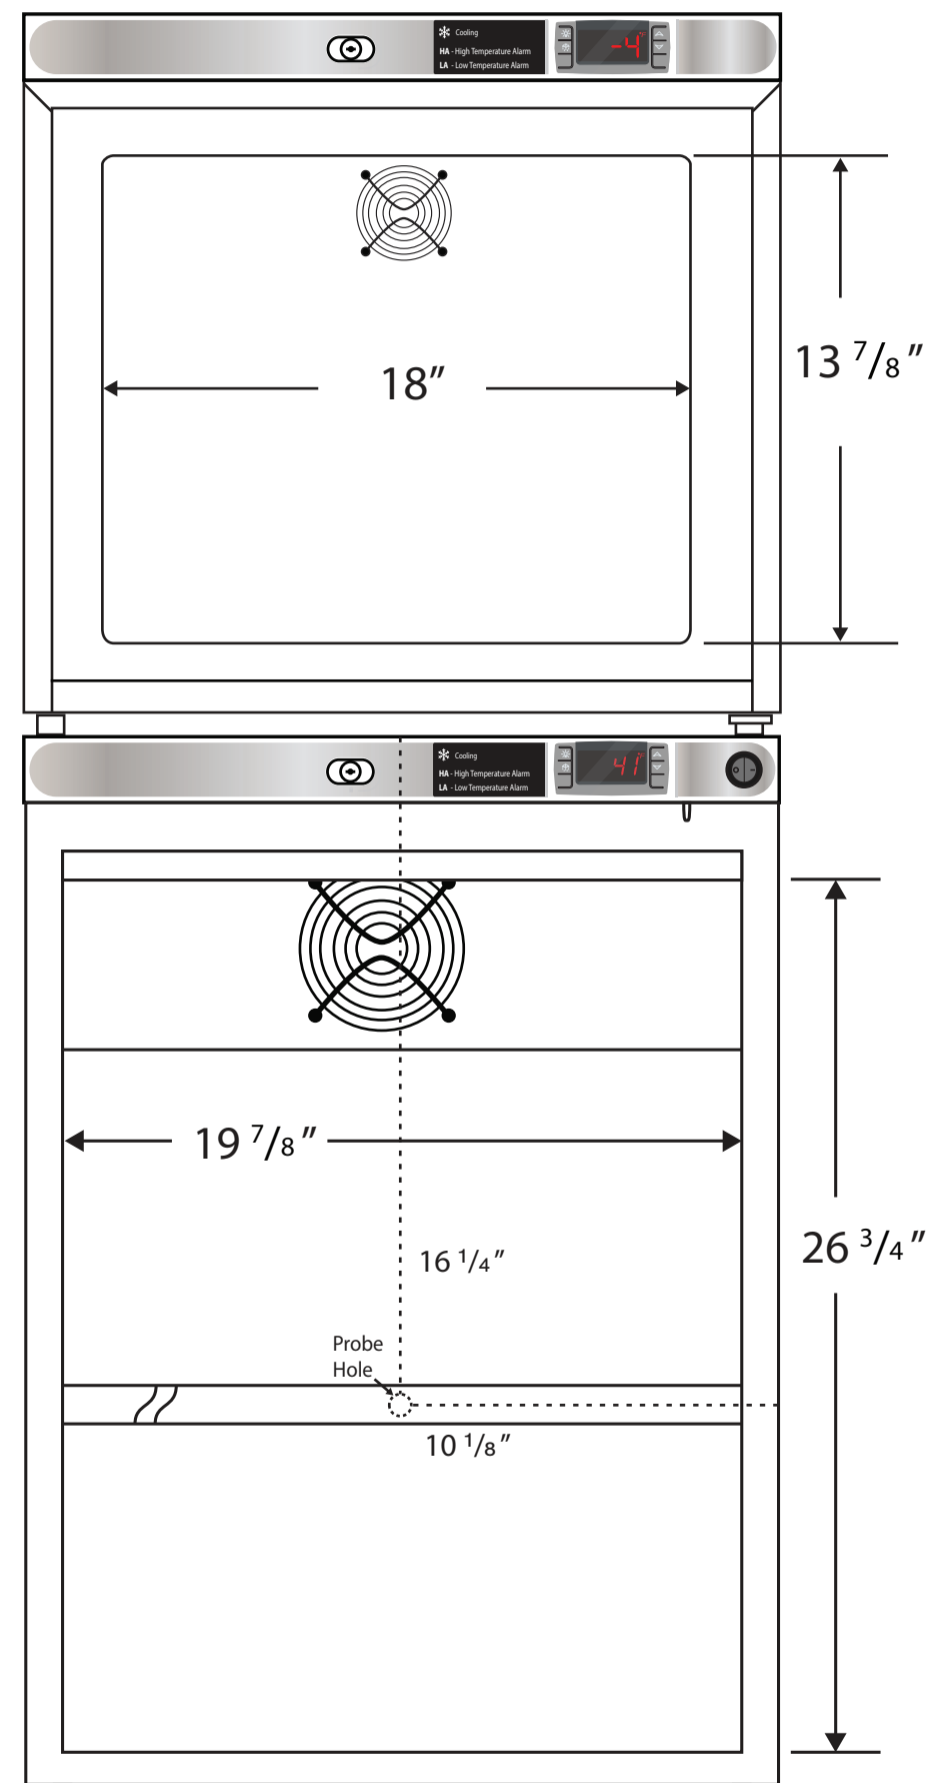

ABS

American BioTech Supply

Interior PH-ABT-HC-RFC7A

CUTSHEET

Front View

Side View

115VAC/60Hz/1PH
NEMA-5-15P

Compartment	Cu. Ft	Defrost	Door	Int Door	Shelves	Interior Dim.			Refrigerant	H.P.	Amps	Weight
						W"	D"	H"				
Freezer	1.3	Auto	1 Solid	0	2 Adj	18	9 1/8	13 7/8	R600a	1/8	1	135 lbs.
Refrigerator	5.2	Cycle	1 Glass	0	3 Adj	19 7/8	16	26 3/4		1/6	1.3	

Note: Interior dimensions are estimates and subject to change without notice