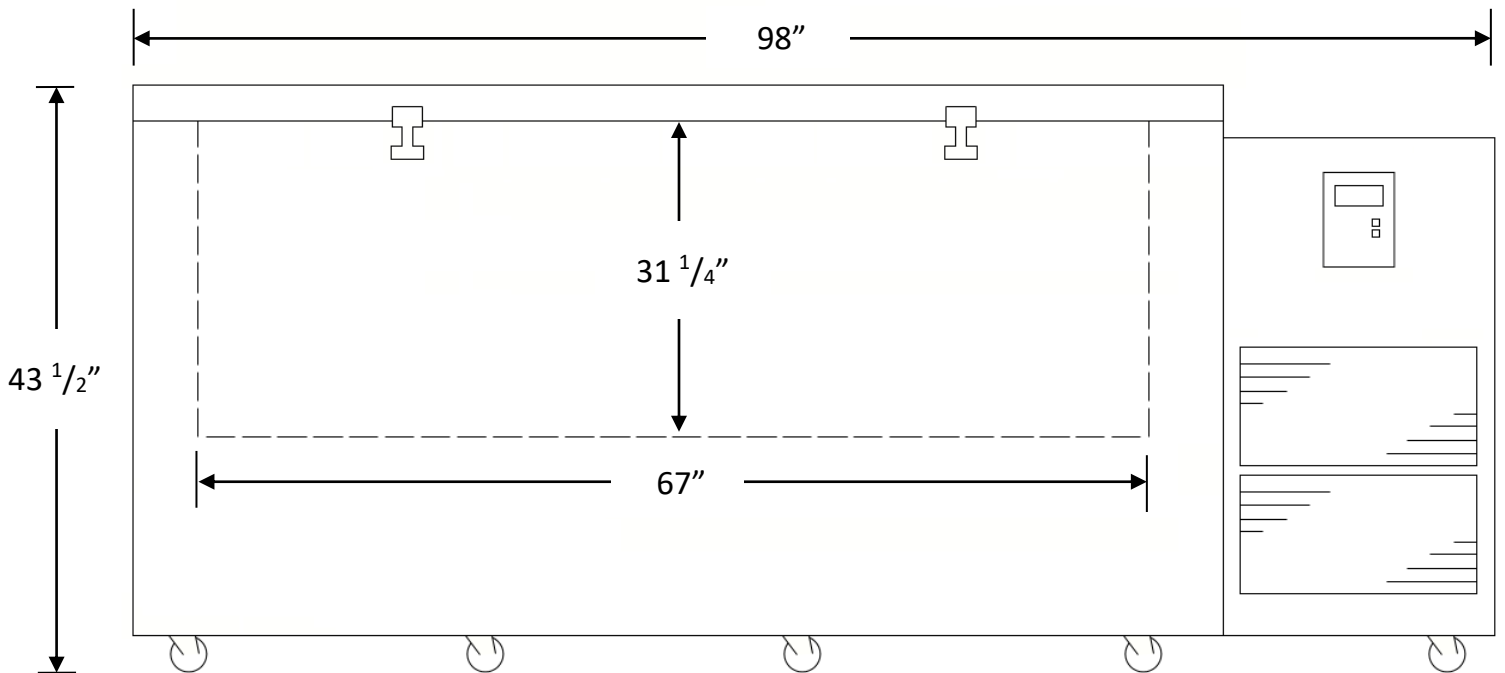

Chest Freezer Side View

FREEZER SPECIFICATIONS		
CAPACITY	27 CUBIC FEET	
STYLE	CHEST	
NET WEIGHT	950 LBS.	
SHIPPING WEIGHT	1125 LBS.	
INTERIOR DIMENSIONS		
INTERIOR WIDTH	67.0"	(170.2 cm)
INTERIOR DEPTH	23.0"	(57.2 cm)
INTERIOR HEIGHT	31.25"	(79.3 cm)
EXTERIOR DIMENSIONS		
EXTERIOR WIDTH	98.0"	(248.9 cm)
EXTERIOR DEPTH	36.0"	(91.4 cm)
EXTERIOR HEIGHT	43.5"	(110.4 cm)
EXTERIOR CRATED DIMENSIONS		
CRATED WIDTH	103.0"	(261.6 cm)
CRATED DEPTH	46.0"	(116.8 cm)
CRATED HEIGHT	55.0"	(139.7 cm)

Chest Freezer Front View