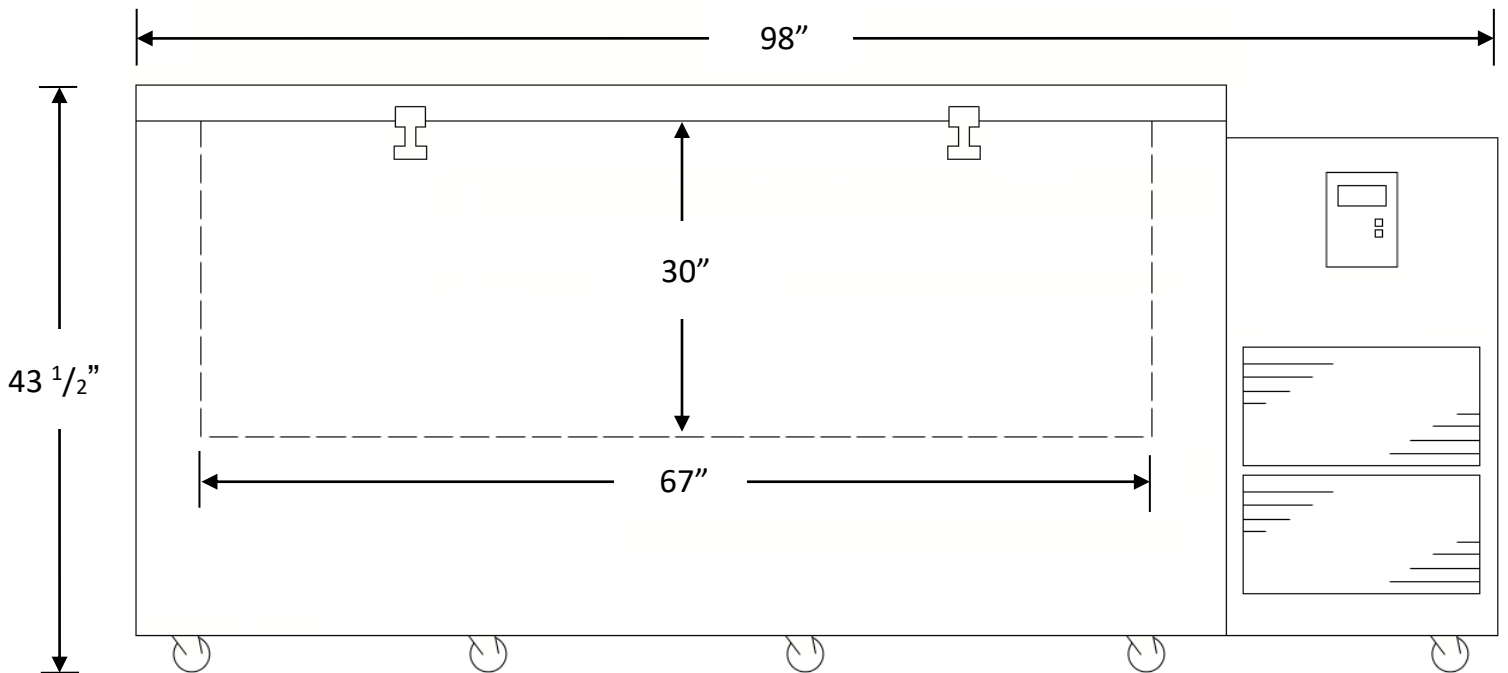

Chest Freezer Side View

FREEZER SPECIFICATIONS	
CAPACITY	22 CUBIC FEET
STYLE	CHEST
NET WEIGHT	900 LBS.
SHIPPING WEIGHT	1075 LBS.
INTERIOR DIMENSIONS	
INTERIOR WIDTH	67.0" (170.2 cm)
INTERIOR DEPTH	19.0" (48.3 cm)
INTERIOR HEIGHT	30.0" (76.2 cm)
EXTERIOR DIMENSIONS	
EXTERIOR WIDTH	98.0" (248.9 cm)
EXTERIOR DEPTH	36.0" (91.4 cm)
EXTERIOR HEIGHT	43.5" (110.4 cm)
EXTERIOR CRATED DIMENSIONS	
CRATED WIDTH	103.0" (261.6 cm)
CRATED DEPTH	46.0" (116.8 cm)
CRATED HEIGHT	55.0" (139.7 cm)

Chest Freezer Front View