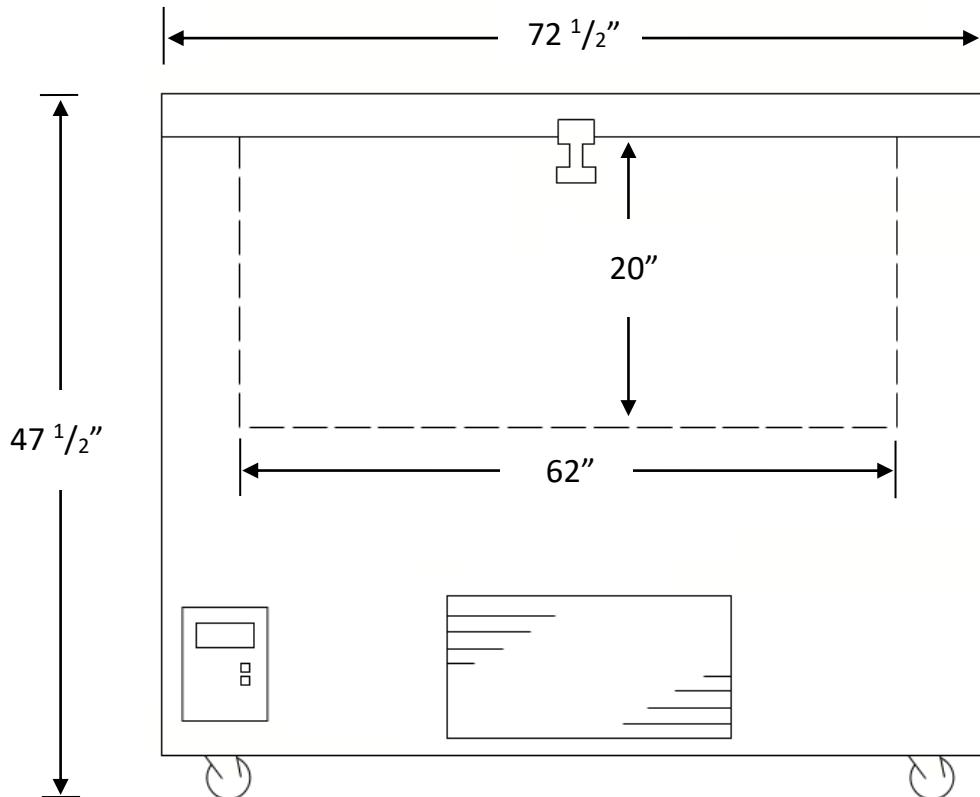

Chest Freezer Side View

FREEZER SPECIFICATIONS		
CAPACITY	14 CUBIC FEET	
STYLE	CHEST	
NET WEIGHT	775 LBS.	
SHIPPING WEIGHT	900 LBS.	
INTERIOR DIMENSIONS		
INTERIOR WIDTH	62.0"	(157.5 cm)
INTERIOR DEPTH	20.0"	(50.8 cm)
INTERIOR HEIGHT	20.0"	(50.8 cm)
EXTERIOR DIMENSIONS		
EXTERIOR WIDTH	72.5"	(184.1 cm)
EXTERIOR DEPTH	33.0"	(83.8 cm)
EXTERIOR HEIGHT	47.5"	(120.6 cm)
EXTERIOR CRATED DIMENSIONS		
CRATED WIDTH	80.0"	(203.3 cm)
CRATED DEPTH	43.0"	(109.2 cm)
CRATED HEIGHT	57.0"	(144.8 cm)

Chest Freezer Front View