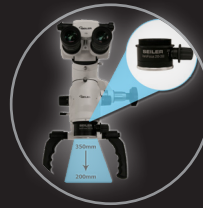

Comfort Mounting on Swing Arm Base
Provides Small Footprint
5 Levels of Magnification

985 OTS Colposcope

Over-the-Shoulder Mounting Removes
Obstructions from the Working Field
5 Levels of Magnification

Live Capture of HD Images and Video Available on All Models

0-220°

BINOCULAR HEAD
The inclinable head allows for a full 0-220° rotation. Seiler offers: 0-220° inclinable, straight, and 45° inclined binoculars.

DIGITAL DSLR CAMERA

(Sony, Canon, or Nikon)

ASSISTANT TEACHING HEAD

Allows a second user to view the same procedure.

BEAMSPLITTER

Specially designed to create the highest quality imagery. The port contains a 50/50 side for digital and 80/20 for video. Optional 50/50-50/50 available.

VARIO FOCUS

Never change an objective again. Stay in focus from 200mm to 350mm by simply turning the fine focus knob.

GO PRO HERO 5

FIXED 45° HEAD FOR HRA PROCEDURES

NEW HD VIDEO CAPTURE CARD SYSTEM