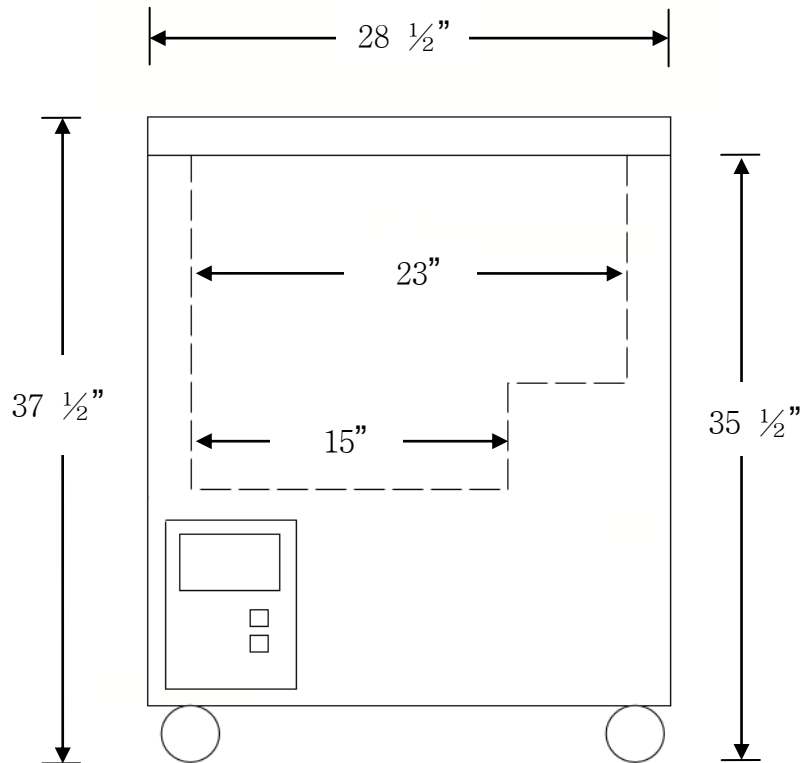

Chest Freezer Side View

FREEZER SPECIFICATIONS		
CAPACITY	5 CUBIC FEET	
STYLE	CHEST	
NET WEIGHT	100 LBS.	
SHIPPING WEIGHT	140 LBS.	
INTERIOR DIMENSIONS		
INTERIOR WIDTH	23.0"	(58.0 cm)
INTERIOR DEPTH	15.25"	(39.0 cm)
INTERIOR HEIGHT	27.0"	(69.0 cm)
EXTERIOR DIMENSIONS		
EXTERIOR WIDTH	28.5"	(72.0 cm)
EXTERIOR DEPTH	22.0"	(56.0 cm)
EXTERIOR HEIGHT	37.5"	(95.0 cm)
EXTERIOR CRATED DIMENSIONS		
CRATED WIDTH	30.0"	(76.2 cm)
CRATED DEPTH	25.0"	(63.5 cm)
CRATED HEIGHT	46.0"	(116.8 cm)

Chest Freezer Front View