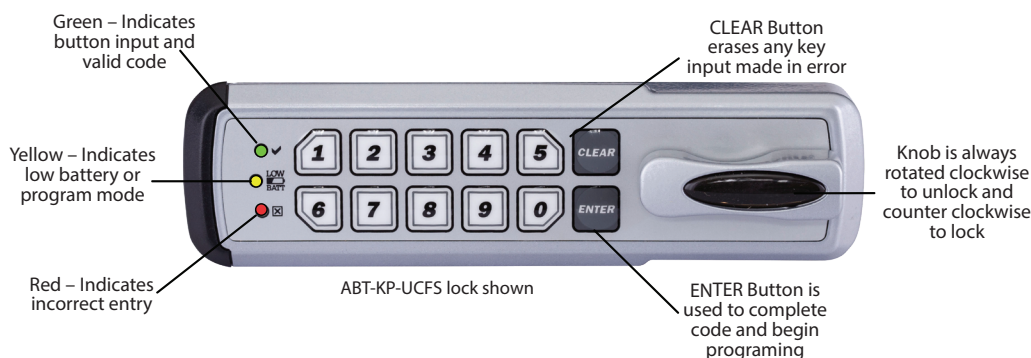

- Keyless Entry & Exit
 - No More Lockouts
 - No More Lost Keys
 - Multiple Access Codes
 - Increased Security
 - Factory Install Only

FEATURES:

- Low battery indicator
- Programmable supervisor and user codes
- Easy to clean
- Batteries included
- For more info: [ABS Keyless Access Locks](#)