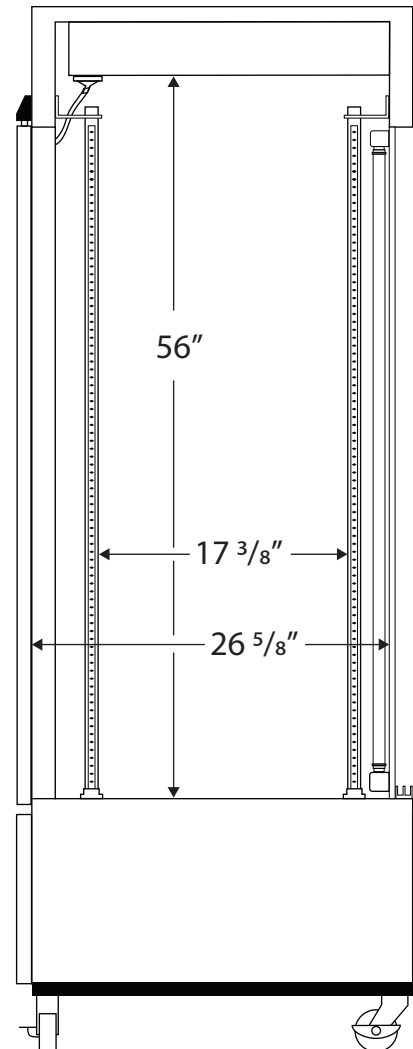

Front View

Side View

115VAC/60Hz/1PH
NEMA-5-15P

Cu. Ft	Defrost	Doors Front	Doors Back	Shelves	Interior Dim.			Refrigerant	H.P.	Amps	Weight
					W"	D"	H"				
47	Cycle	2 Glass Slide	2 Solid Swing	8 Adj.	50 5/8	26 5/8	56	R290	1/2	8.8	525 lbs.

Note: Interior dimensions are estimates and subject to change without notice