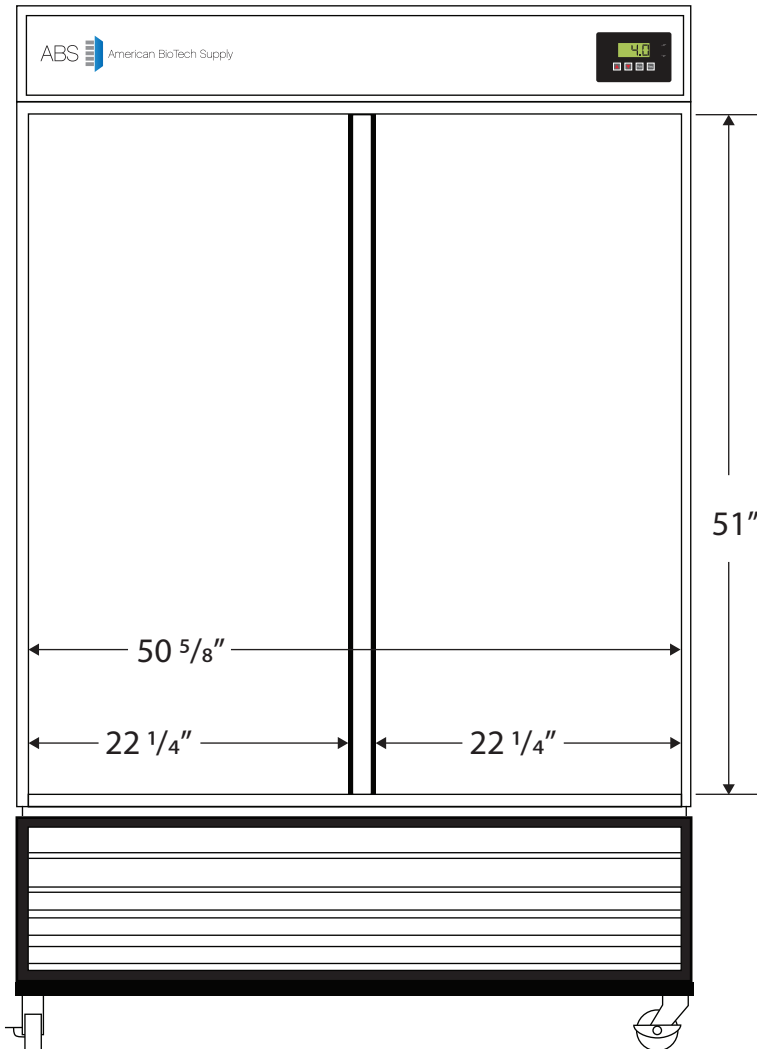

Front View

Side View

115VAC/60Hz/1PH
NEMA-5-15P

Cu. Ft	Defrost	Doors Front	Doors Back	Shelves	Interior Dim.			Refrigerant	H.P.	Amps	Weight
					W"	D"	H"				
47	Cycle	2 Glass Slide	2 Solid Swing	8 Adj.	50 5/8	26 5/8	56	R290	1/2	8.8	525 lbs.

Note: Interior dimensions are estimates and subject to change without notice