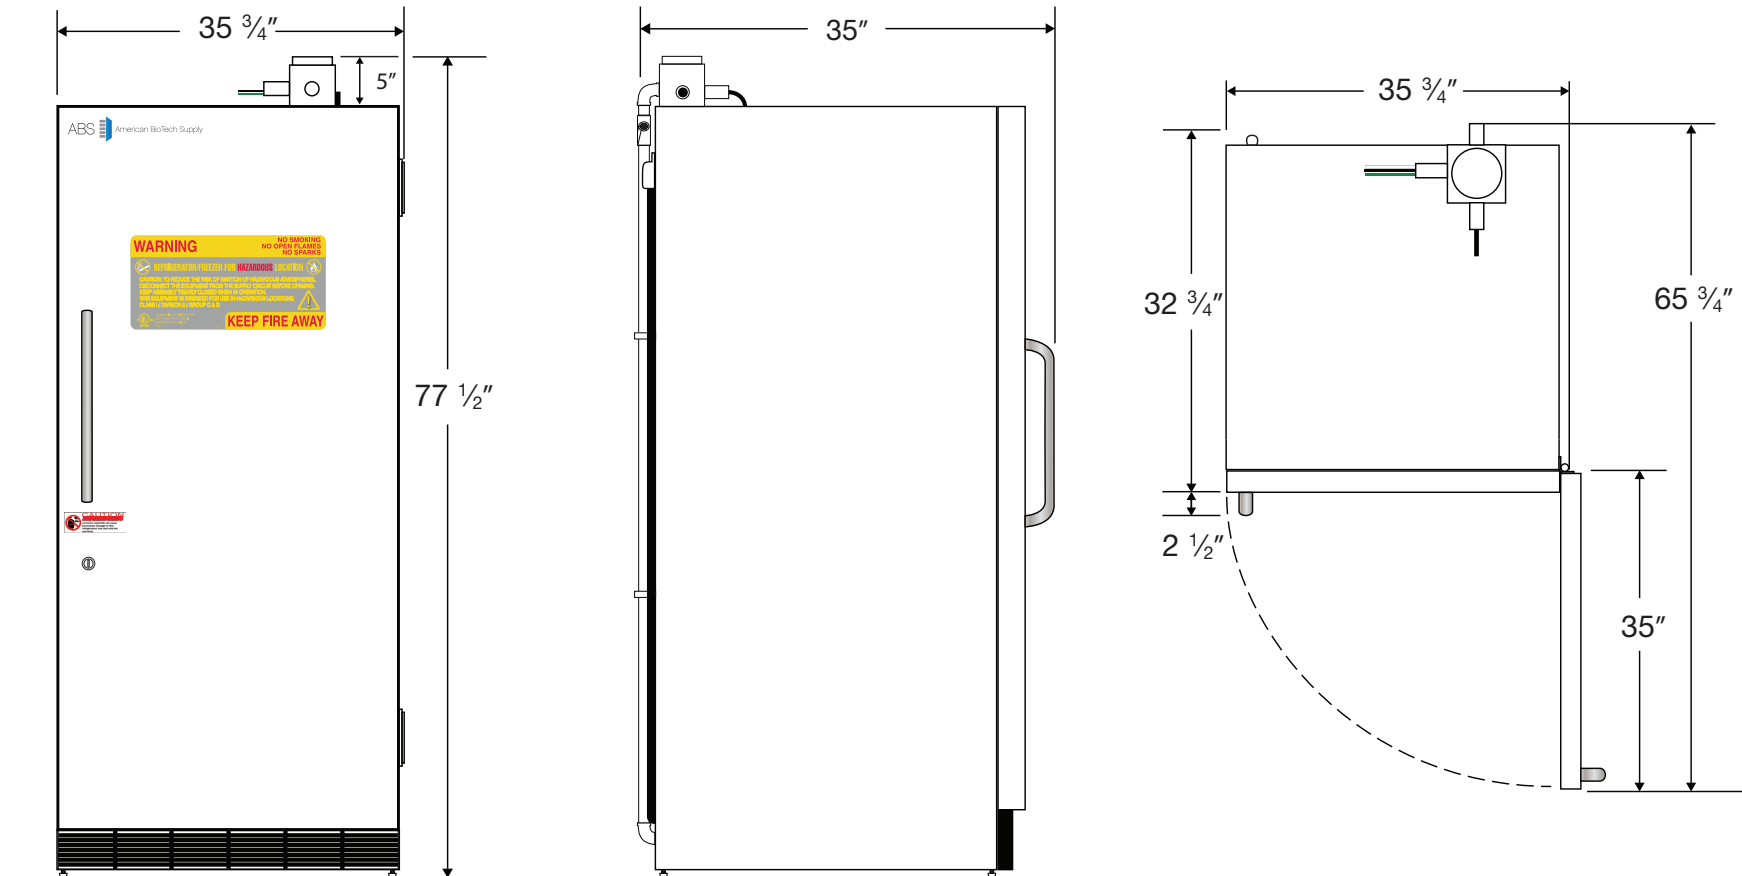

Front View

Side View

Top View

Factory Sealed Wires Only

Cu. Ft	Defrost	Door	Int Door	Shelves	W"	D"	H"	Refrigerant	H.P.	Amps	Weight
30	Cycle	1 Solid	0	5 Adj	35 3/4	35	77 1/2	R404a	1/3	6	333 lbs.