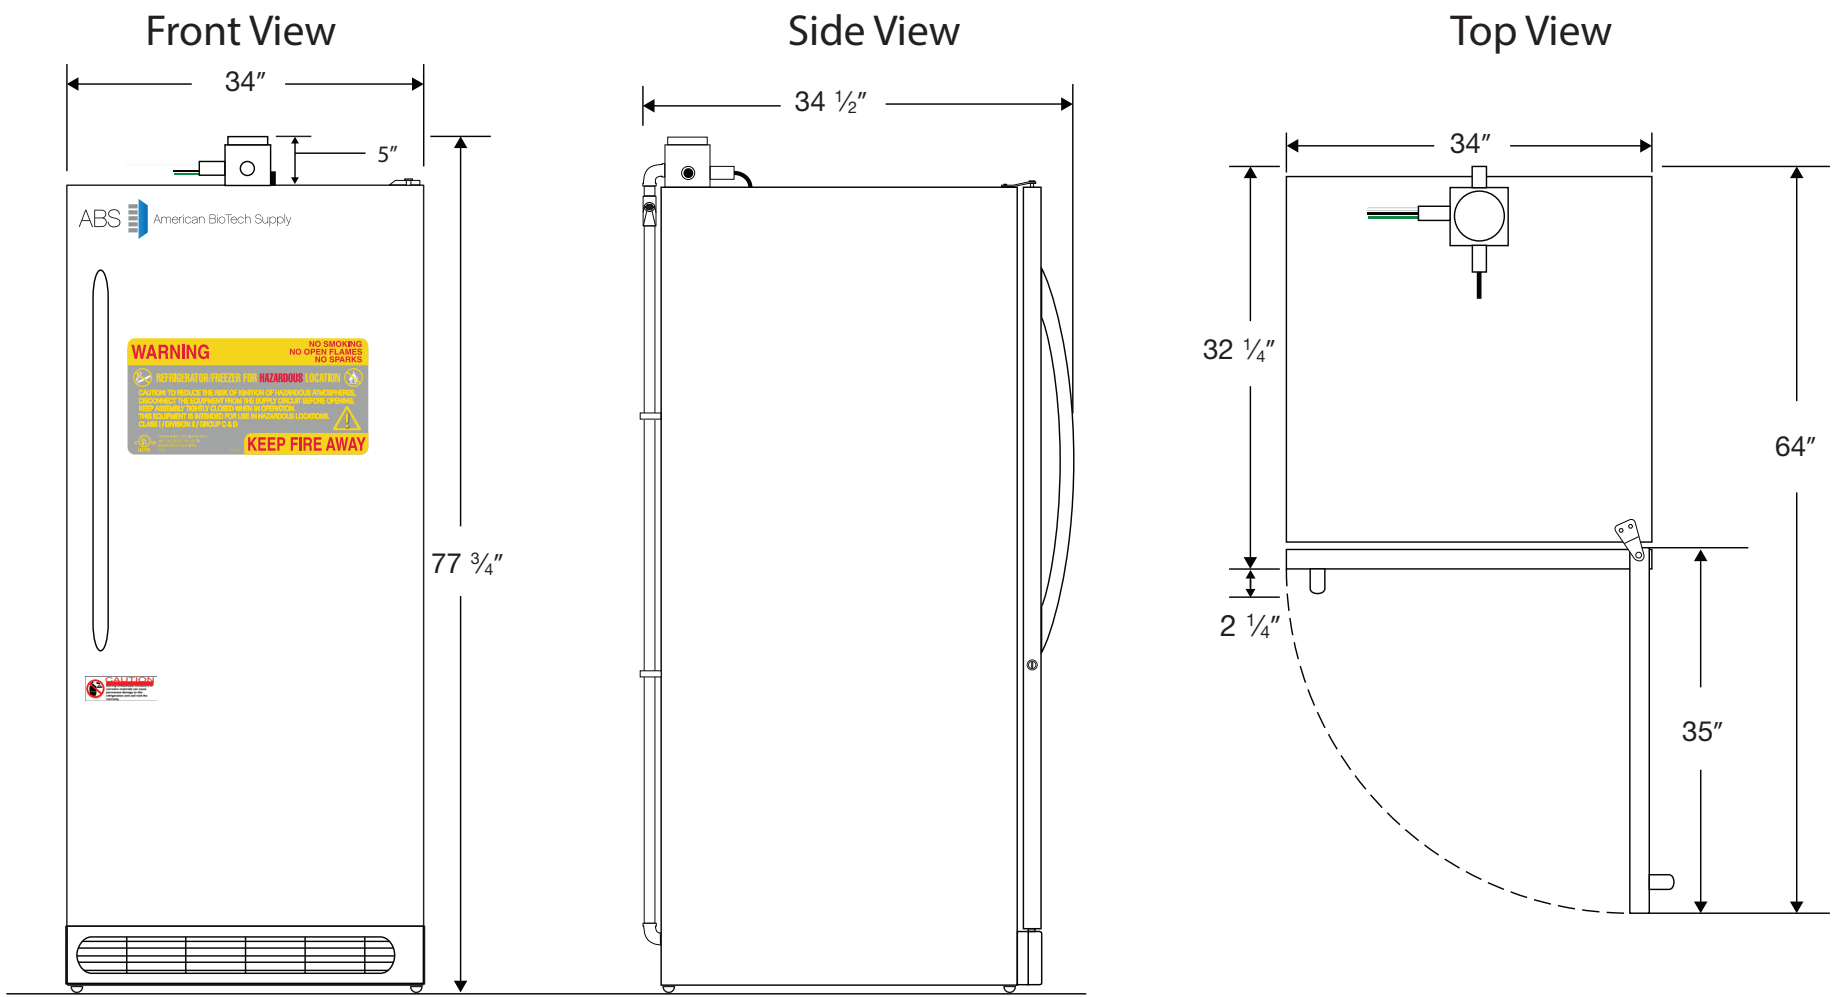

Exterior ABT-ERS-20

CUTSHEET

Factory Sealed Wires Only

Cu. Ft	Defrost	Door	Int Door	Shelves	W"	D"	H"	Refrigerant	H.P.	Amps	Weight
20	Cycle	1 Solid	0	1 Adj/3 Fixed	34	34 1/2	77 3/4	R134a	1/3	5	268 lbs.