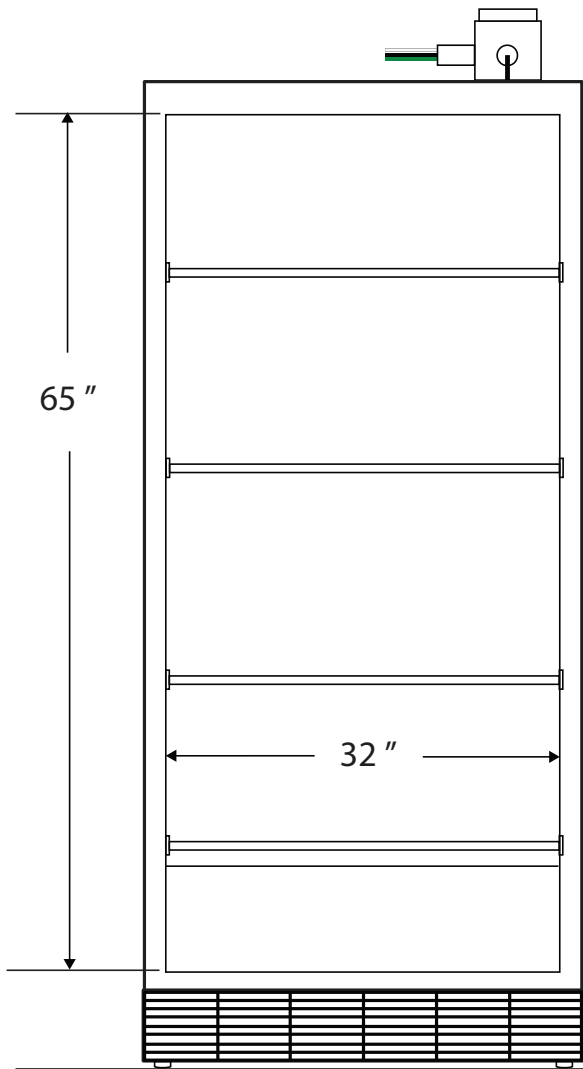

CUTSHEET

Front View

Side View

Factory Sealed Wires Only

Cu. Ft	Defrost	Door	Int Door	Shelves	Interior Dim.			Refrigerant	H.P.	Amps	Weight
					W"	D"	H"				
30	Manual	1 Solid	0	4 Fixed	32	22 1/2	65	R404a	1/3	6	330 lbs.

Note: Interior dimensions are estimates and subject to change without notice