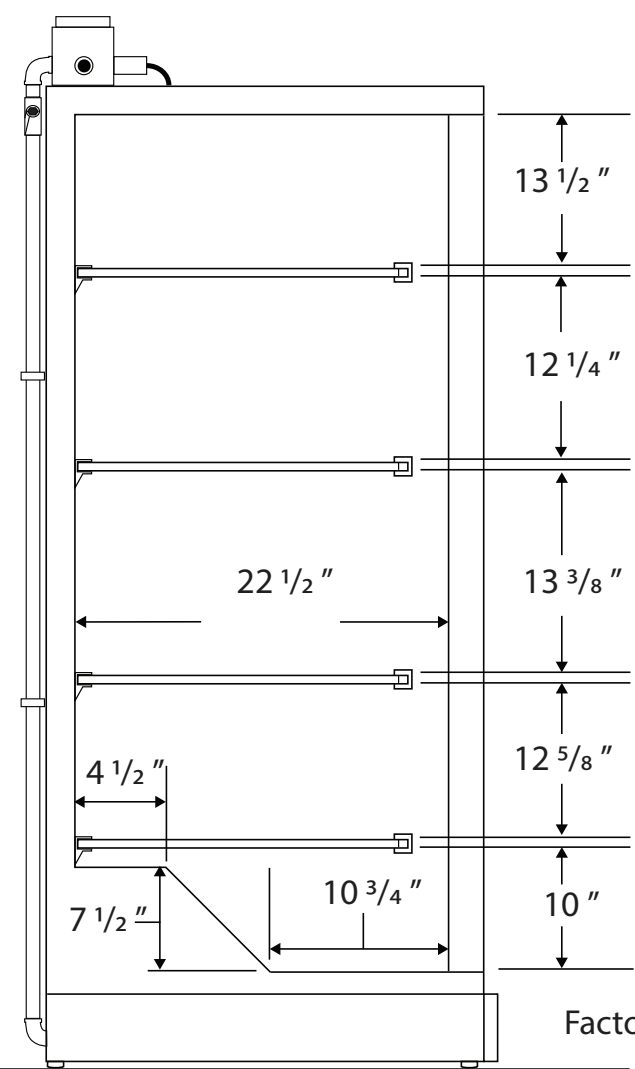

CUTSHEET

Front View

Side View

Factory Sealed Wires Only

Cu. Ft	Defrost	Door	Int Door	Shelves	Interior Dim.			Refrigerant	H.P.	Amps	Weight
					W"	D"	H"				
30	Manual	1 Solid	0	4 Fixed	32	22 1/2	65	R404a	1/3	6	330 lbs.

Note: Interior dimensions are estimates and subject to change without notice