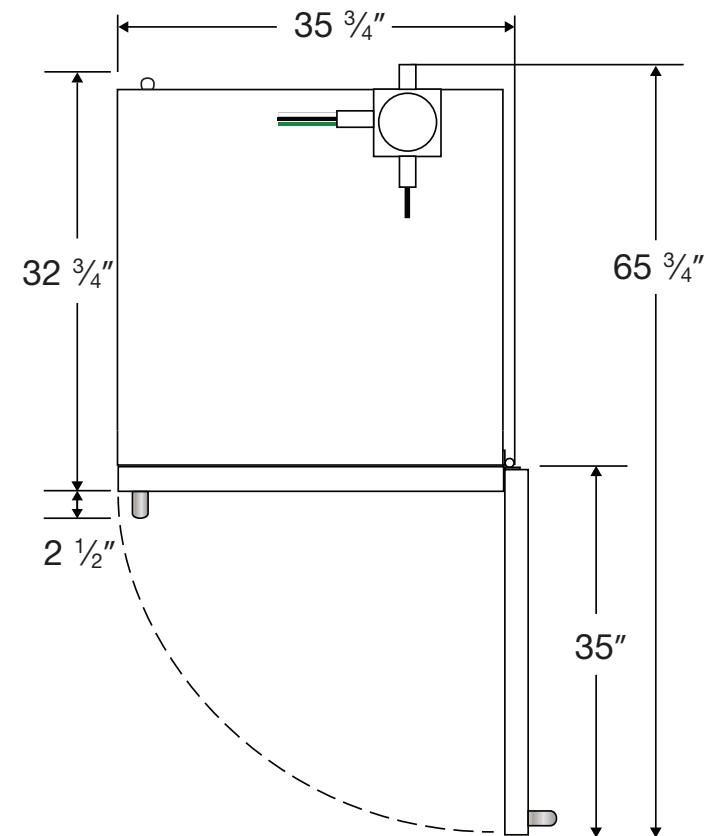

CUTSHEET

Front View

Side View

Top View

Factory Sealed Wires Only

Cu. Ft	Defrost	Door	Int Door	Shelves	W"	D"	H"	Refrigerant	H.P.	Amps	Weight
30	Manual	1 Solid	0	4 Fixed	35 3/4	35	77 1/2	R404a	1/3	6	330 lbs.