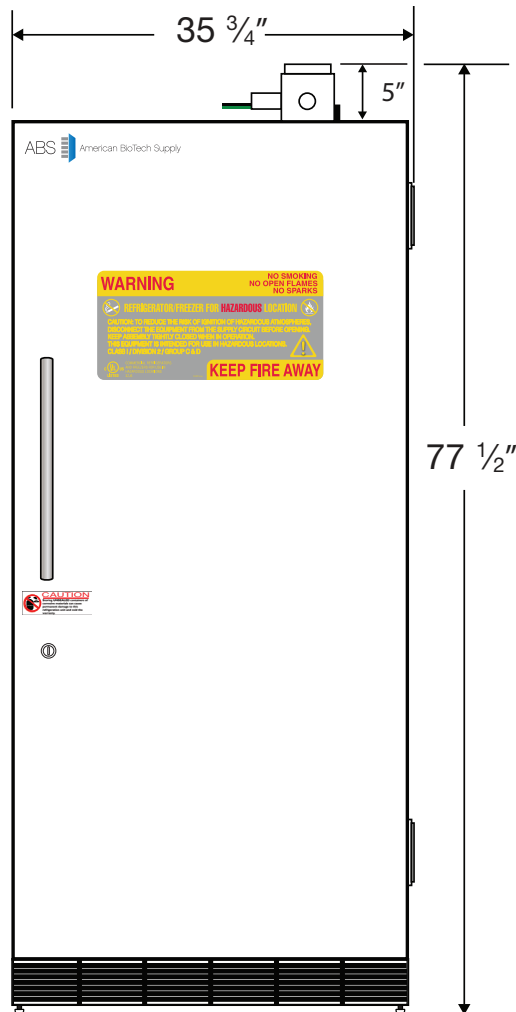

CUTSHEET

Front View

Side View

Top View

Factory Sealed Wires Only

Cu. Ft	Defrost	Door	Int Door	Shelves	W"	D"	H"	Refrigerant	H.P.	Amps	Weight
30	Manual	1 Solid	0	4 Fixed	35 3/4	35	77 1/2	R404a	1/3	6	330 lbs.