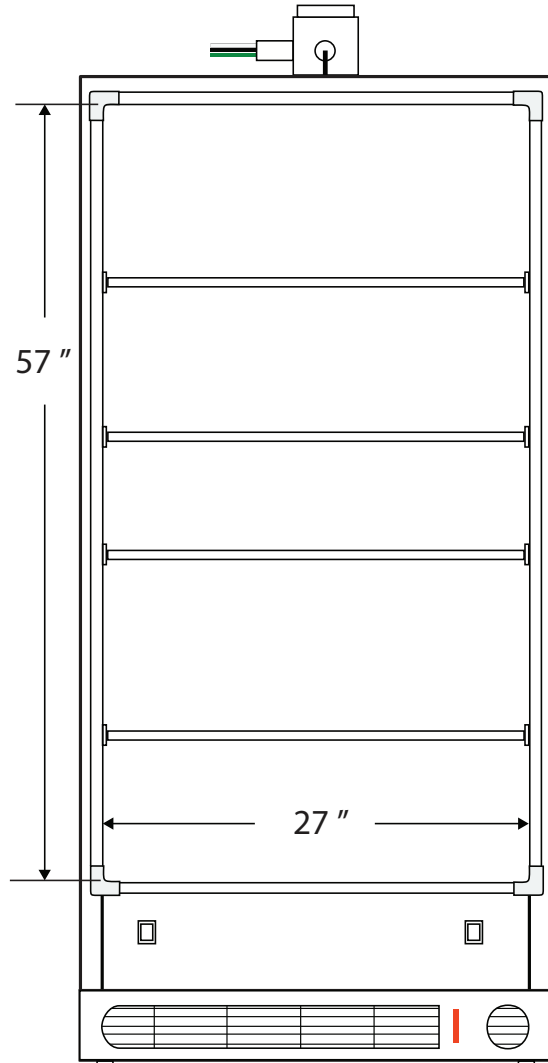

**Front View**

**Side View**

Factory Sealed Wires Only

Cu. Ft	Defrost	Door	Int Door	Shelves	Interior Dim.			Refrigerant	H.P.	Amps	Weight
					W"	D"	H"				
20	Manual	1 Solid	0	4 Fixed	27	19 1/2	57	R134a	1/3	5	265 lbs.

Note: Interior dimensions are estimates and subject to change without notice