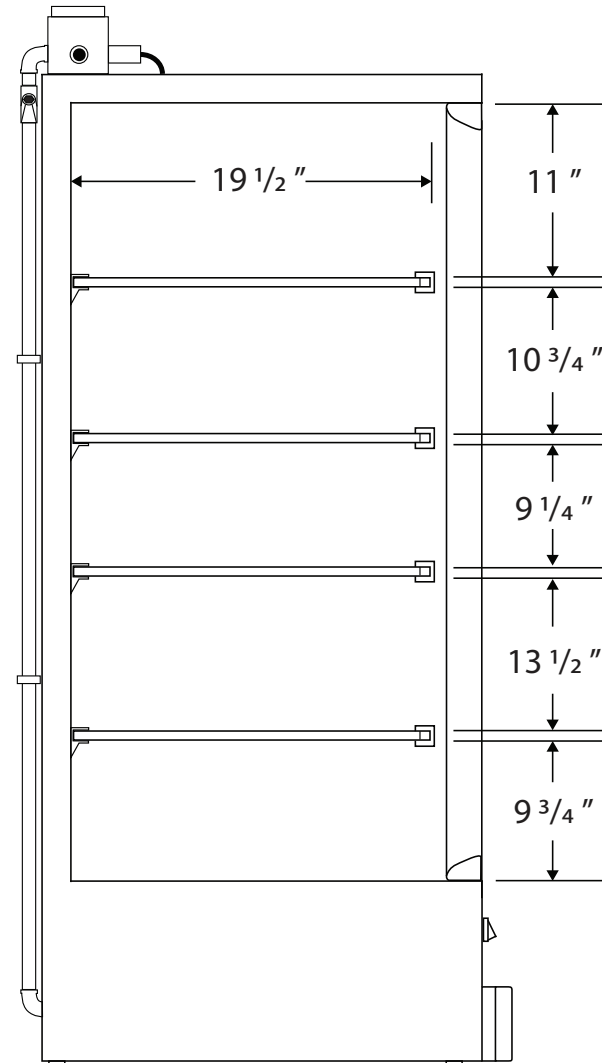

**Front View**

**Side View**

Factory Sealed Wires Only

Cu. Ft	Defrost	Door	Int Door	Shelves	Interior Dim.			Refrigerant	H.P.	Amps	Weight
					W"	D"	H"				
20	Manual	1 Solid	0	4 Fixed	27	19 1/2	57	R134a	1/3	5	265 lbs.

Note: Interior dimensions are estimates and subject to change without notice