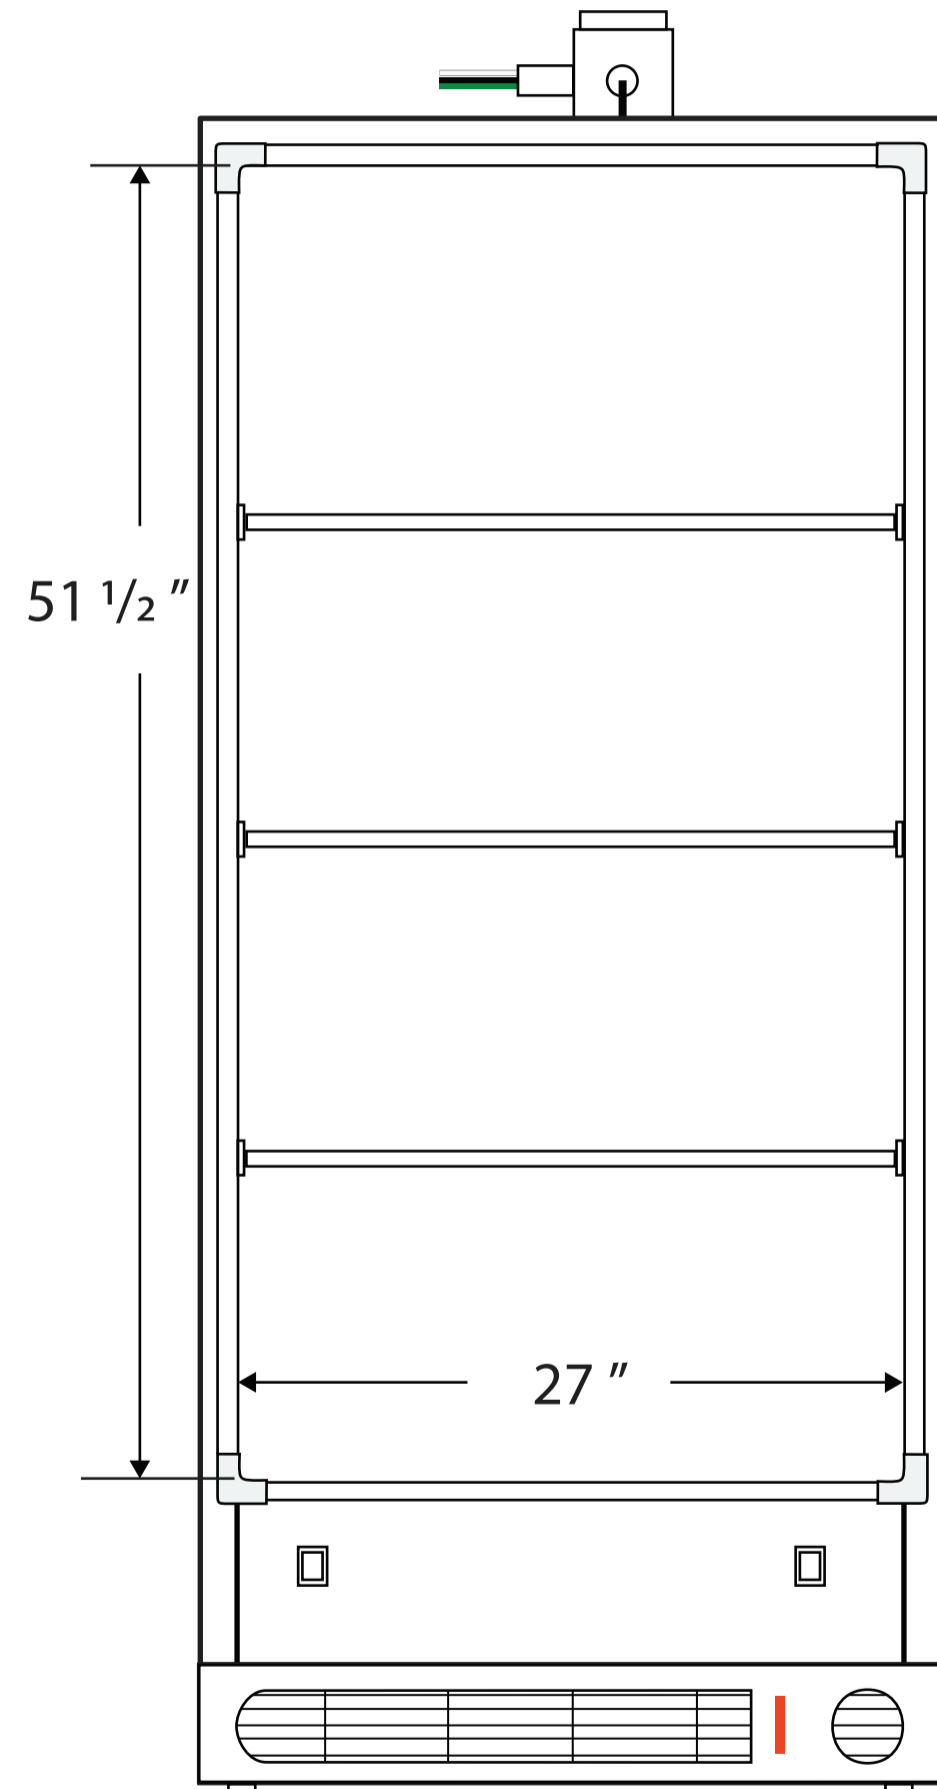

Front View

Side View

Factory Sealed Wires Only

Cu. Ft	Defrost	Door	Int Door	Shelves	Interior Dim.			Refrigerant	H.P.	Amps	Weight
					W"	D"	H"				
17	Manual	1 Solid	0	3 Fixed	27	17 1/2	51 1/2	R134a	1/3	5	213 lbs.

Note: Interior dimensions are estimates and subject to change without notice