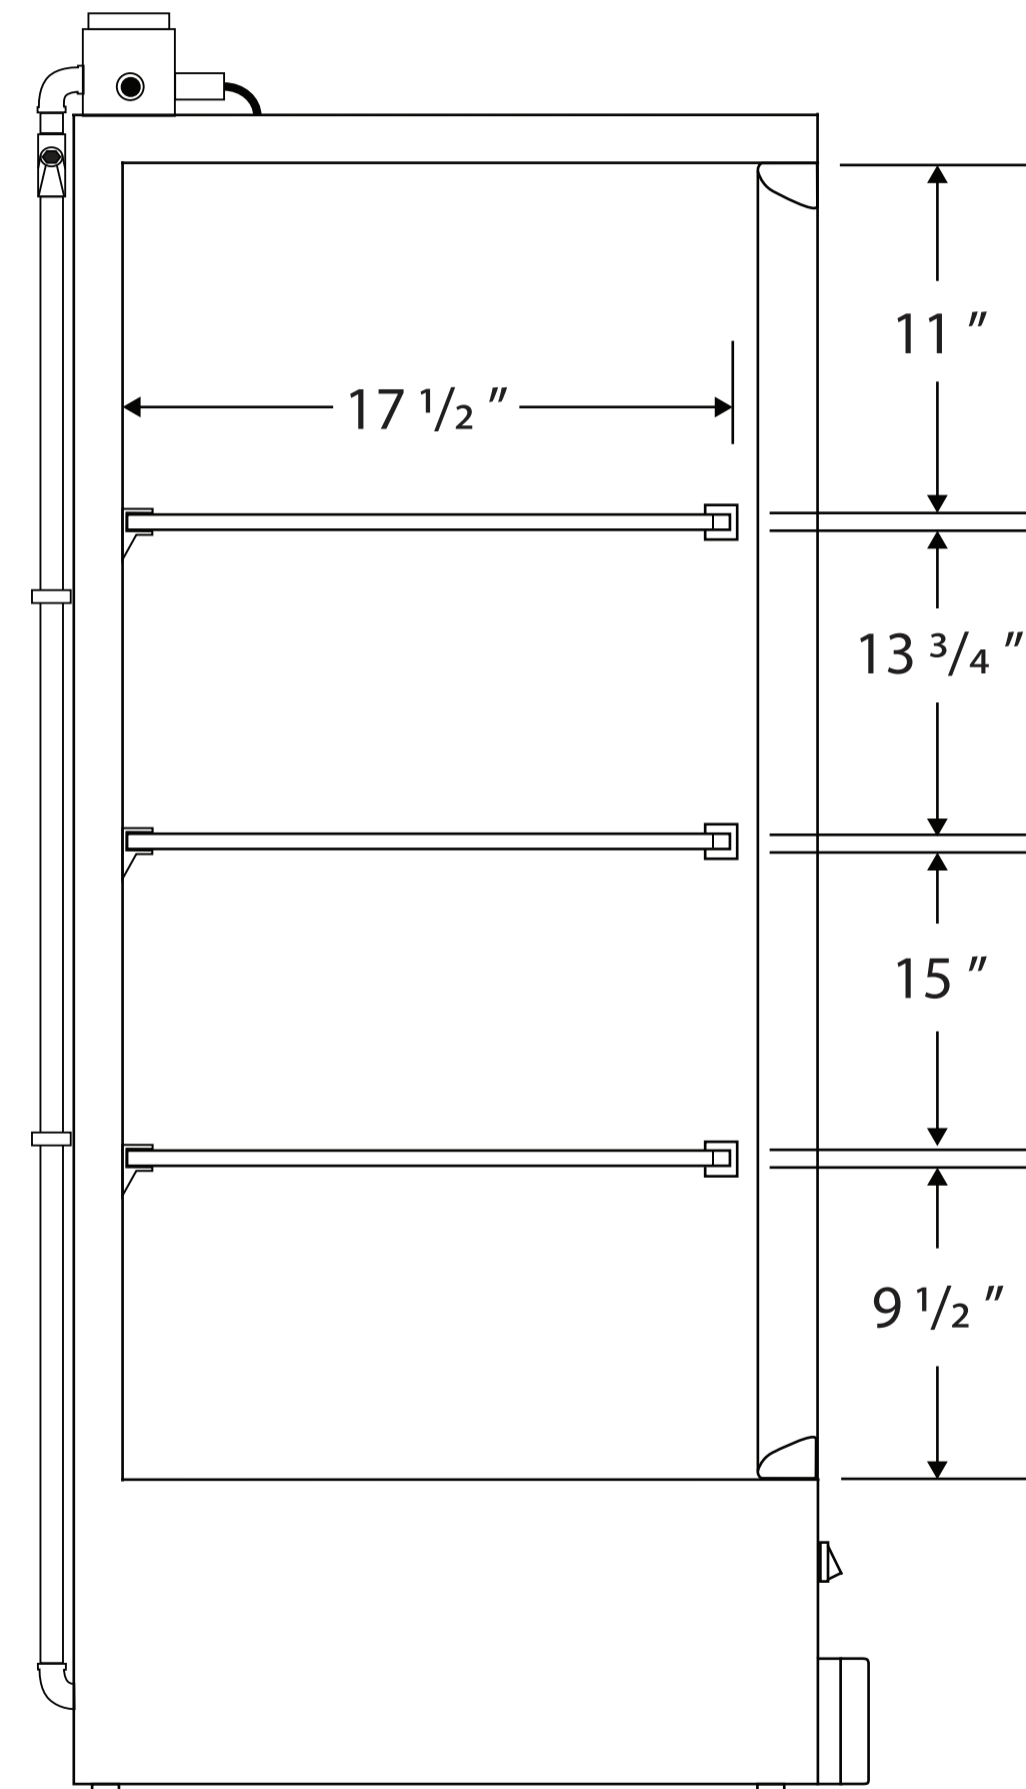

Front View

Side View

Factory Sealed Wires Only

Cu. Ft	Defrost	Door	Int Door	Shelves	Interior Dim.			Refrigerant	H.P.	Amps	Weight
					W"	D"	H"				
17	Manual	1 Solid	0	3 Fixed	27	17 1/2	51 1/2	R134a	1/3	5	213 lbs.

Note: Interior dimensions are estimates and subject to change without notice