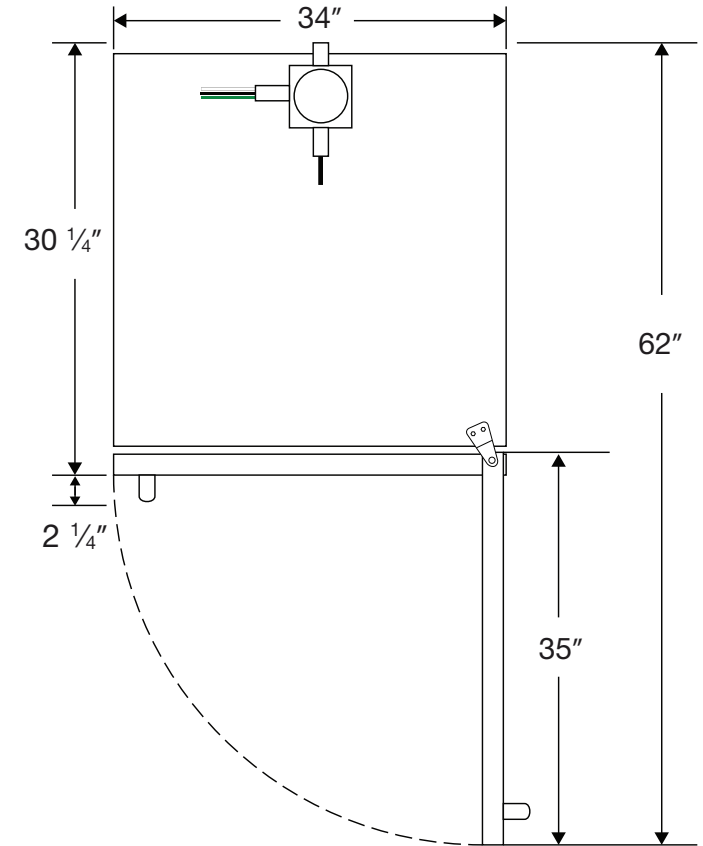

CUTSHEET

Front View

Side View

Top View

Factory Sealed Wires Only

Cu. Ft	Defrost	Door	Int Door	Shelves	W"	D"	H"	Refrigerant	H.P.	Amps	Weight
17	Manual	1 Solid	0	3 Fixed	34	32 1/2	72	R134a	1/3	5	213 lbs.